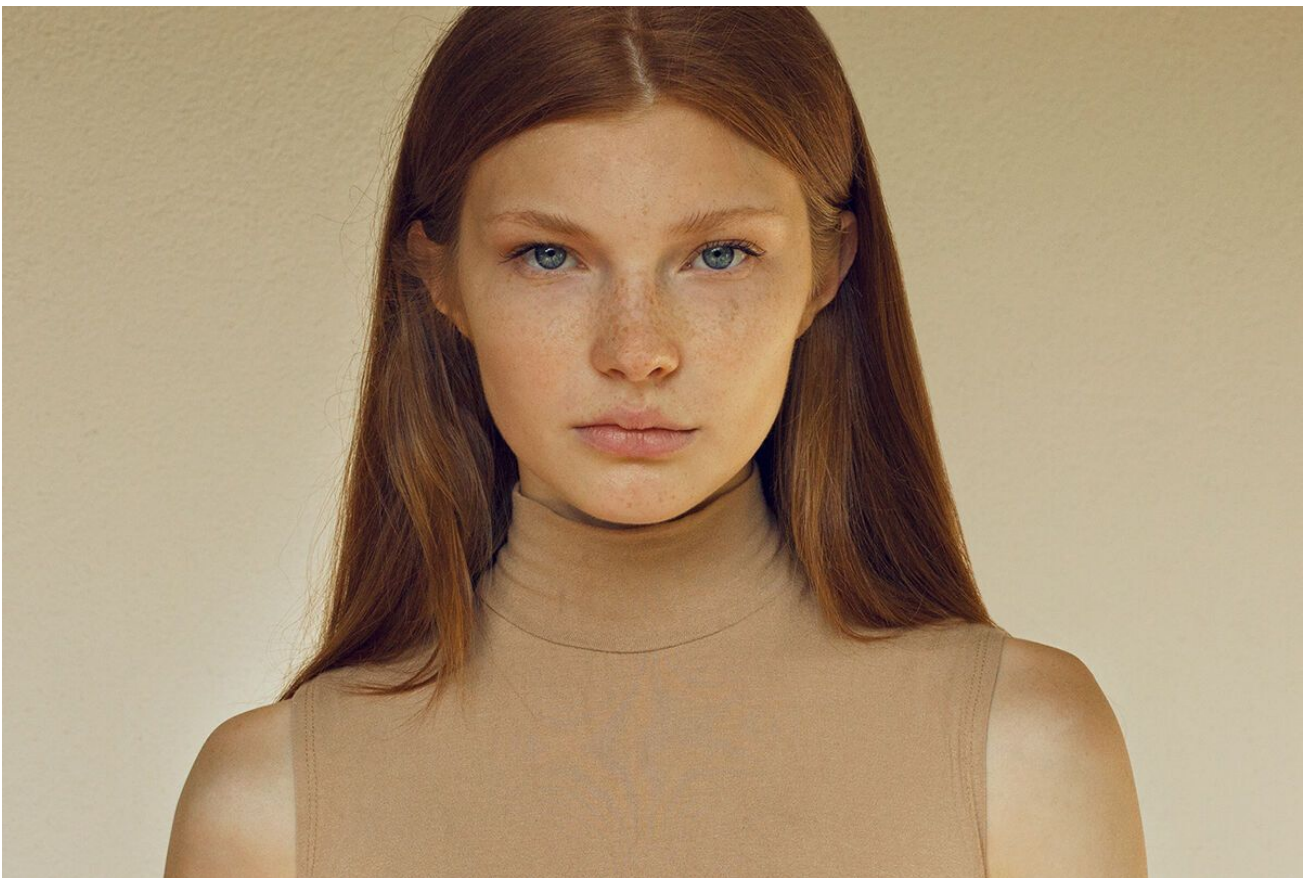

DARIA MILKO

height 5'8" · bust 31.5" · cup B · waist 22.5" · hips 35" · dress 36 EU/6 US/8 UK
shoes size 39 EU/8 US/6 UK · hair red · eyes blue